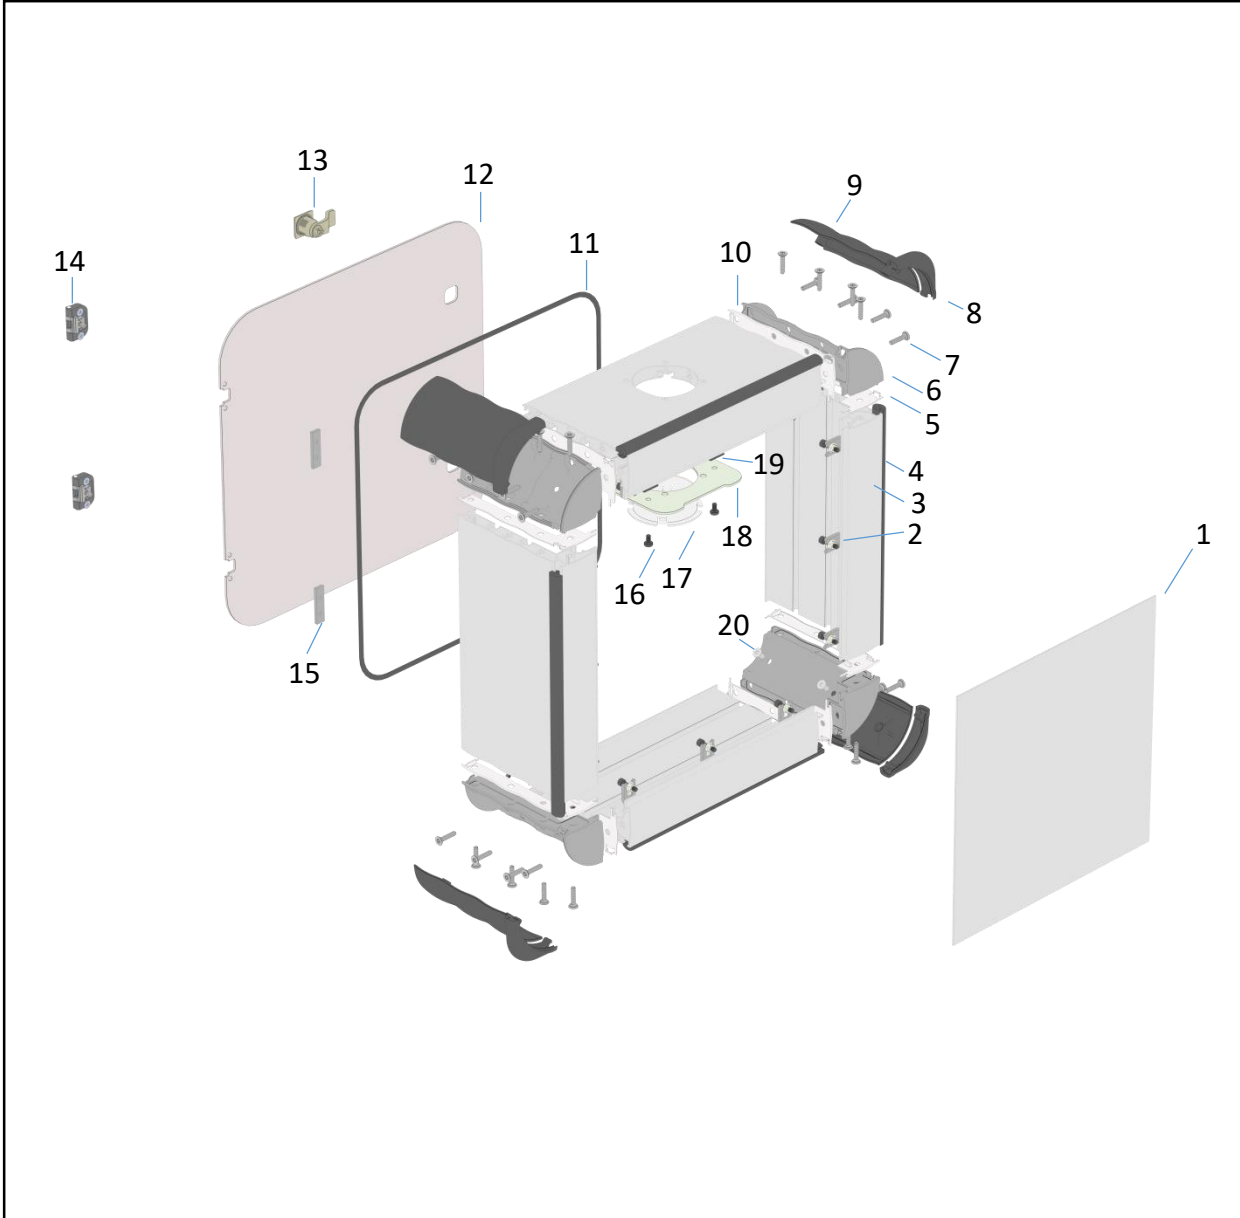

TKP2000 PANEL (300x300)

NO	PRODUCT CODE	DESCRIPTION	QTY
1	LVH2.00.3030	300x300 2 mm FRONT SHEET	1
2	ZMK-001-00	PANEL ZAMAK	12
3	HP2000-001	289 mm TKP 2000 PANEL PROFILE	4
4	PLS2000-004	295 mm TKP 2000 PANEL GASKET	4
5	PLS2000-002	TKP 2000 PANEL PROFILE GASKET (LEFT)	4
6	HP2000-002	TKP 2000 PANEL CORNER	4
7	CVT-040	M6x25 TX PANEL PROFILE SCREW	32
8	PLS2000-001	TKP 2000 PANEL CORNER PLASTIC	4
9	HP2000-003	TKP 2000 PANEL COVER	4
10	PLS2000-003	TKP 2000 PANEL PROFILE GASKET (RIGHT)	4
11	FTL-001	1320 mm PANEL WICK (STICKY SPONGE)	1
12	LVH.ARKA.3030	396x396 3 mm BACK SHEET	1
13	KLT-001-00	PANEL BACK COVER LOCK	2
14	MNT-001-00	HINGE GROUP	2
15	SC2000-002	TKP 2000 HIDGE SHEET	2
16	CVT-046	M5x10 PANEL CONNECTION SHEET SCREW	2
17	PLS-001	CABLE PROTECTION PLASTIC	1
18	SC2000-001	TKP 2000 PANEL SHEET	1
19	CVT-044	M5 SPRING NUT	2
20	CVT-045	M6x12 TX TKP 2000 CORNER COVER SCREW	8

CONNECTION POINT

Ø 130

COMPATIBLE MODULES

TK060.330
 TK060.331
 TK060.410
 TK060.411
 TK060.844
 TK060.846

 TK120.330
 TK120.410
 TK120.411
 TK120.844
 TK120.846